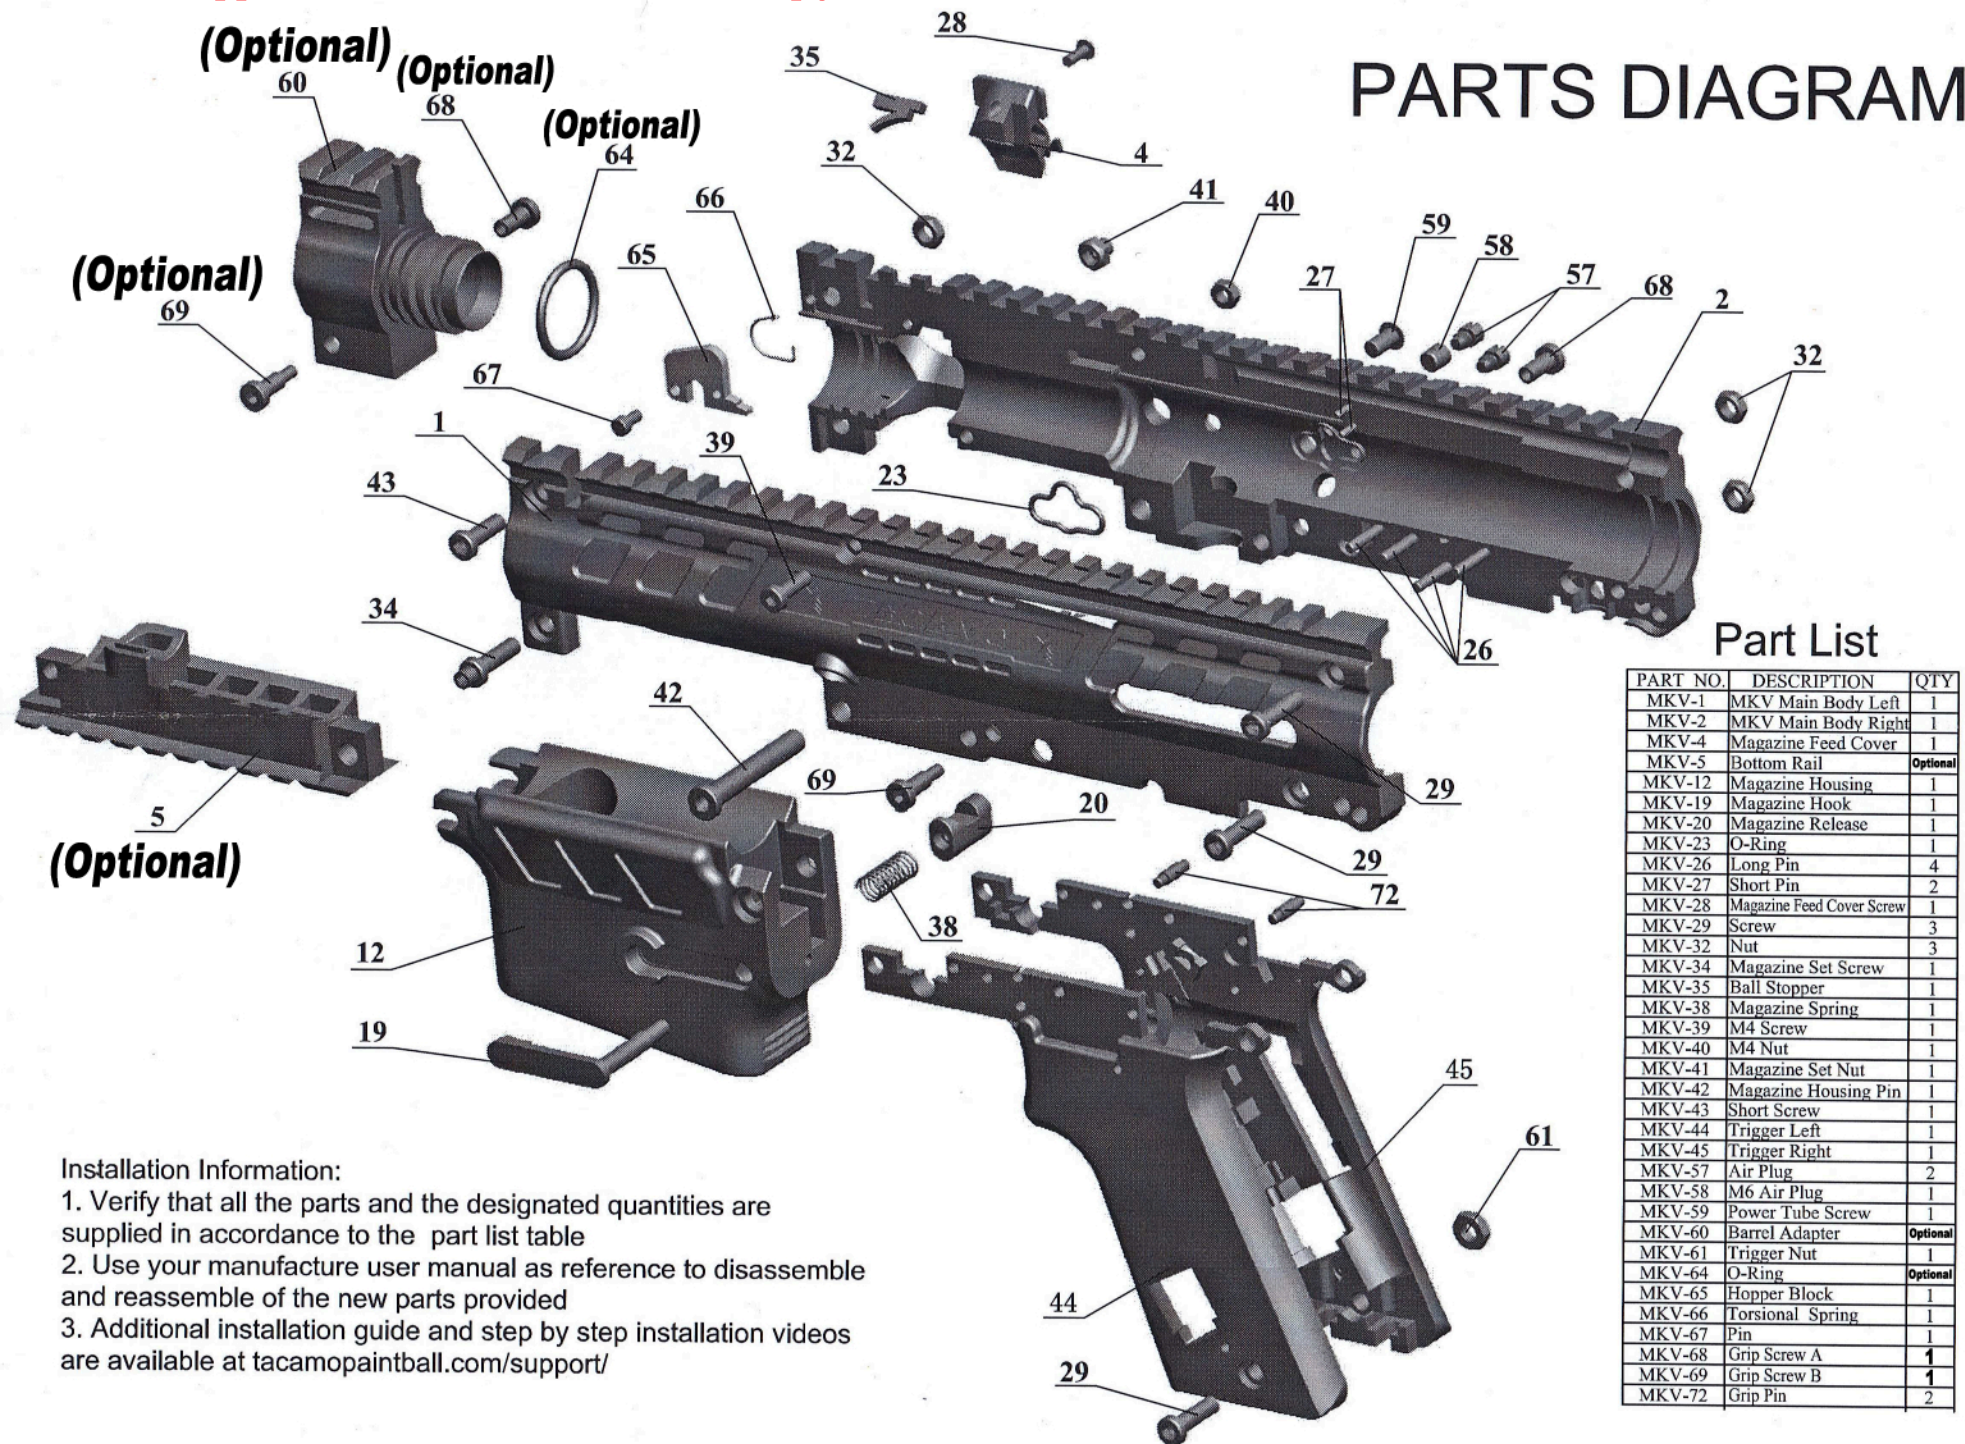

PARTS DIAGRAM

Part List

PART NO.	DESCRIPTION	QTY
MKV-1	MKV Main Body Left	1
MKV-2	MKV Main Body Right	1
MKV-4	Magazine Feed Cover	1
MKV-5	Bottom Rail	Optional
MKV-12	Magazine Housing	1
MKV-19	Magazine Hook	1
MKV-20	Magazine Release	1
MKV-23	O-Ring	1
MKV-26	Long Pin	4
MKV-27	Short Pin	2
MKV-28	Magazine Feed Cover Screw	1
MKV-29	Screw	3
MKV-32	Nut	3
MKV-34	Magazine Set Screw	1
MKV-35	Ball Stopper	1
MKV-38	Magazine Spring	1
MKV-39	M4 Screw	1
MKV-40	M4 Nut	1
MKV-41	Magazine Set Nut	1
MKV-42	Magazine Housing Pin	1
MKV-43	Short Screw	1
MKV-44	Trigger Left	1
MKV-45	Trigger Right	1
MKV-57	Air Plug	2
MKV-58	M6 Air Plug	1
MKV-59	Power Tube Screw	1
MKV-60	Barrel Adapter	Optional
MKV-61	Trigger Nut	1
MKV-64	O-Ring	Optional
MKV-65	Hopper Block	1
MKV-66	Torsional Spring	1
MKV-67	Pin	1
MKV-68	Grip Screw A	1
MKV-69	Grip Screw B	1
MKV-72	Grip Pin	2

Installation Information:

1. Verify that all the parts and the designated quantities are supplied in accordance to the part list table
2. Use your manufacture user manual as reference to disassemble and reassemble of the new parts provided
3. Additional installation guide and step by step installation videos are available at tacamopaintball.com/support/